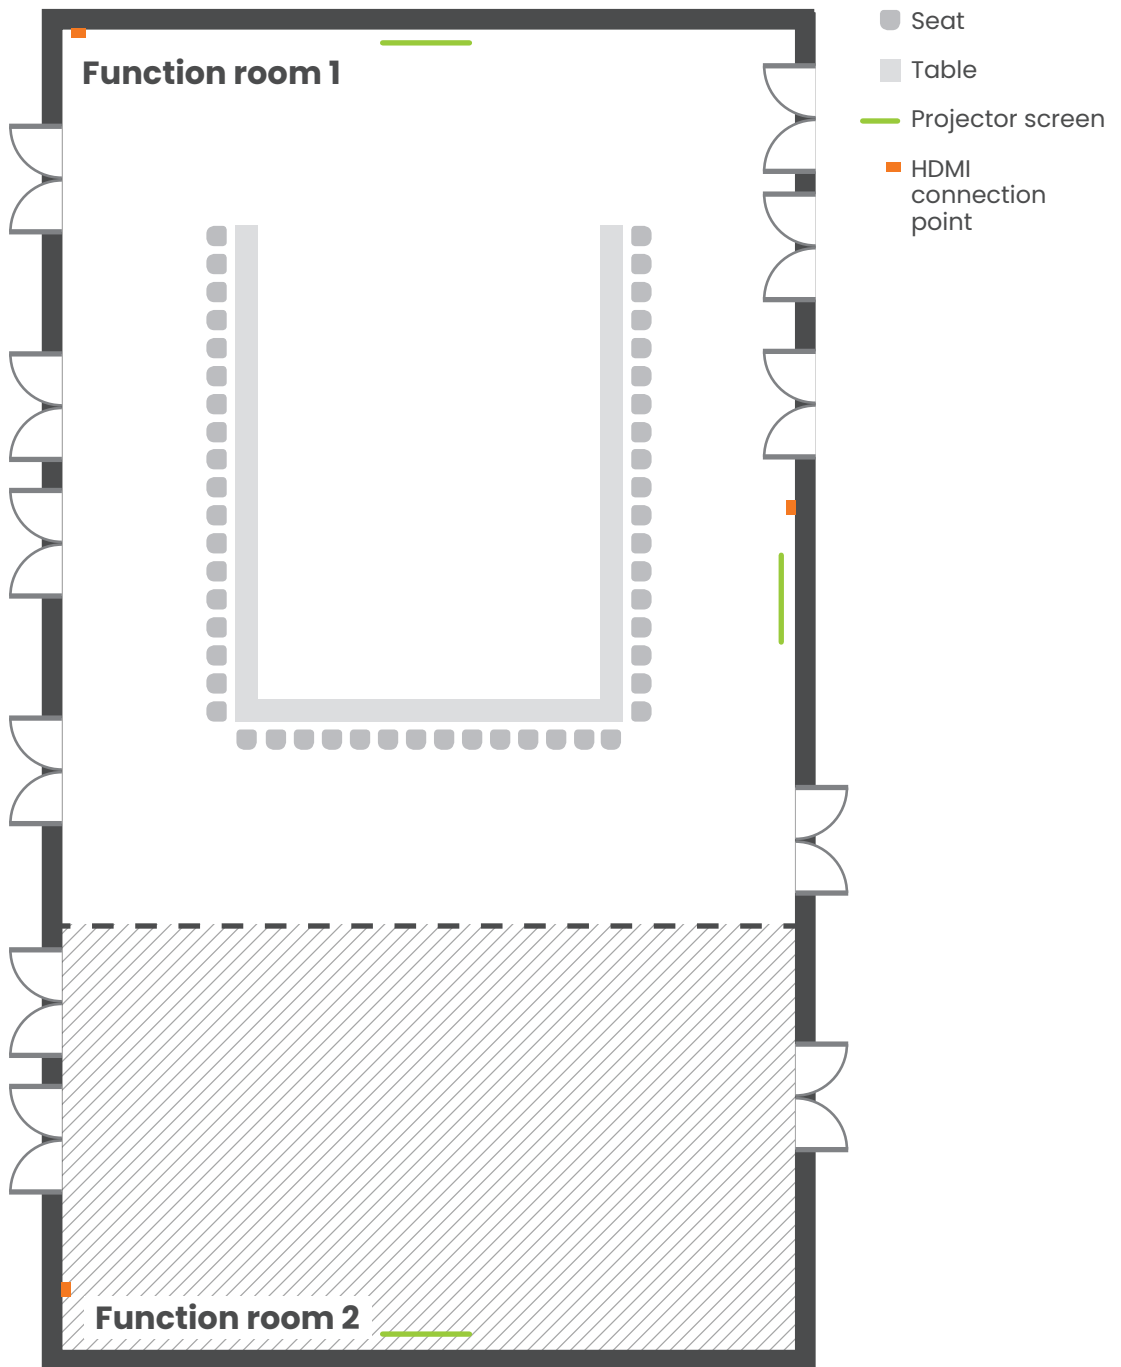

Function room 1

Theatre style - 200 seats

**Diagram not to scale*

Function room 1

Banquet style - 180 seats

**Diagram not to scale*

Function room 1

Cabaret style - 108 seats

**Diagram not to scale*

Function room 1

Classroom style - 72 seats

**Diagram not to scale*

Function room 1

U shape style - 50 seats

**Diagram not to scale*

Function room 2

Theatre style - 80 seats

**Diagram not to scale*

Function room 2

Banquet style - 70 seats

**Diagram not to scale*

Function room 2

Cabaret style - 42 seats

**Diagram not to scale*

**Diagram not to scale*

Function rooms 1 and 2

Theatre style - 280 seats

**Diagram not to scale*

Function rooms 1 and 2

Banquet style - 250 seats

**Diagram not to scale*

Function rooms 1 and 2