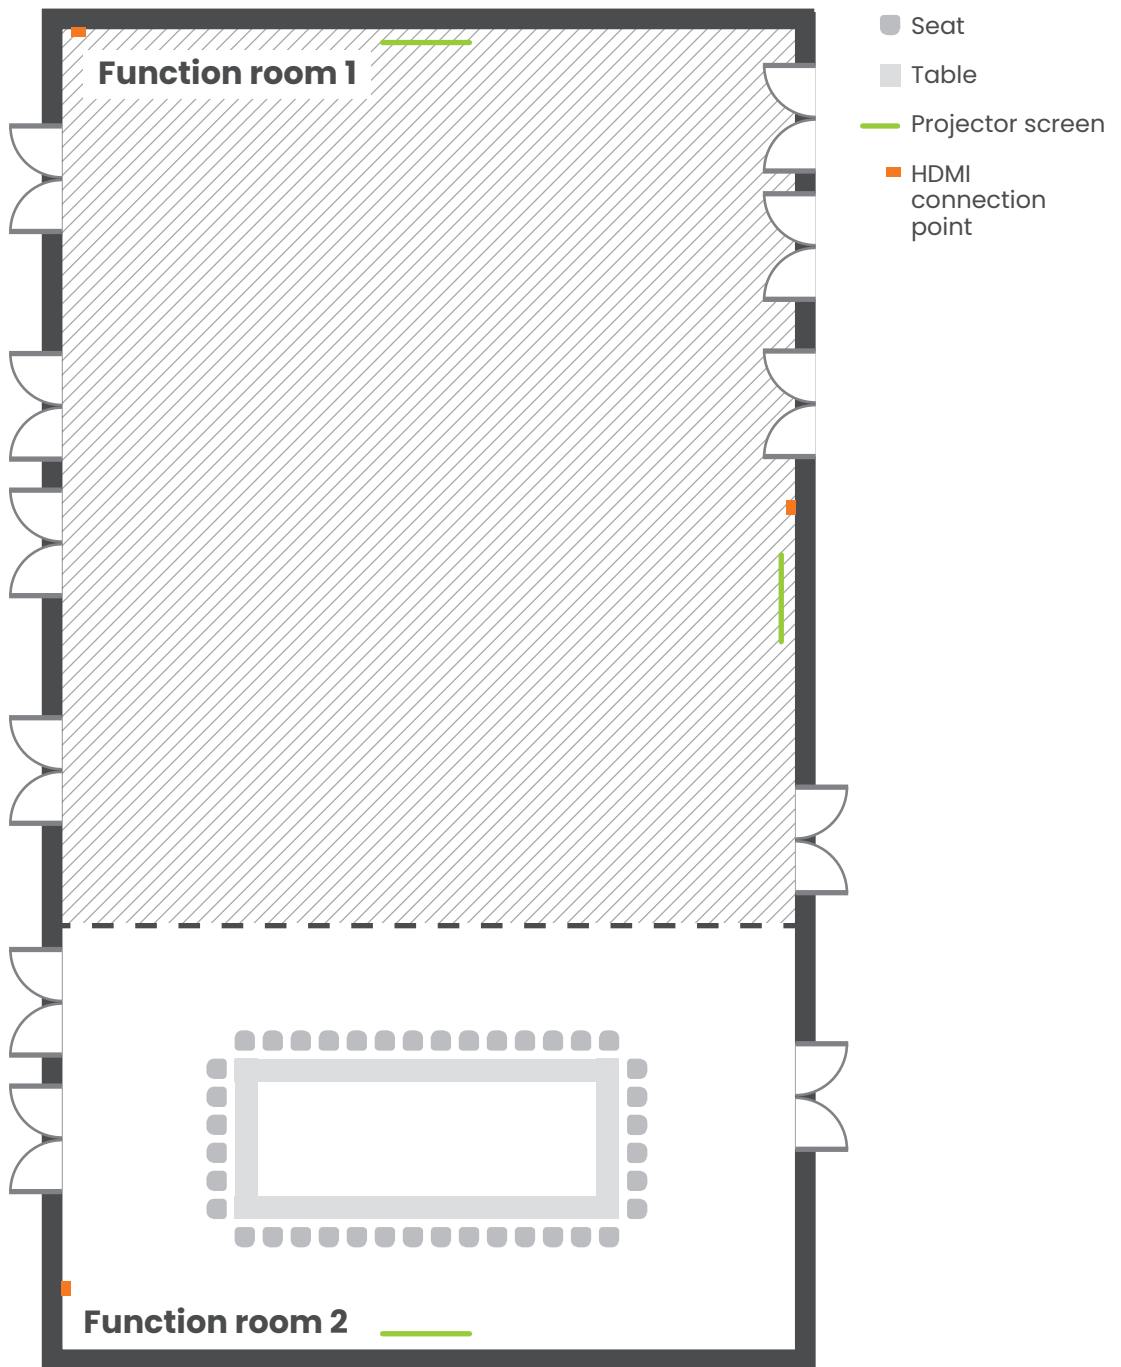

Function room 1

Theatre style - 200 seats

**Diagram not to scale*

Function room 1

Banquet style - 180 seats

**Diagram not to scale*

Function room 1

Cabaret style - 108 seats

Theatre style - 80 seats

**Diagram not to scale*

Function room 2

Banquet style - 70 seats

**Diagram not to scale*

Function room 2

Cabaret style - 42 seats

**Diagram not to scale*

Function room 2

Boardroom style - 40 seats

**Diagram not to scale*

Function room 2

Classroom style – 36 seats

**Diagram not to scale*

Function room 2

U shape style – 30 seats

**Diagram not to scale*

Function rooms 1 and 2

Theatre style - 280 seats

**Diagram not to scale*

Function rooms 1 and 2

Banquet style - 250 seats

**Diagram not to scale*

Function rooms 1 and 2