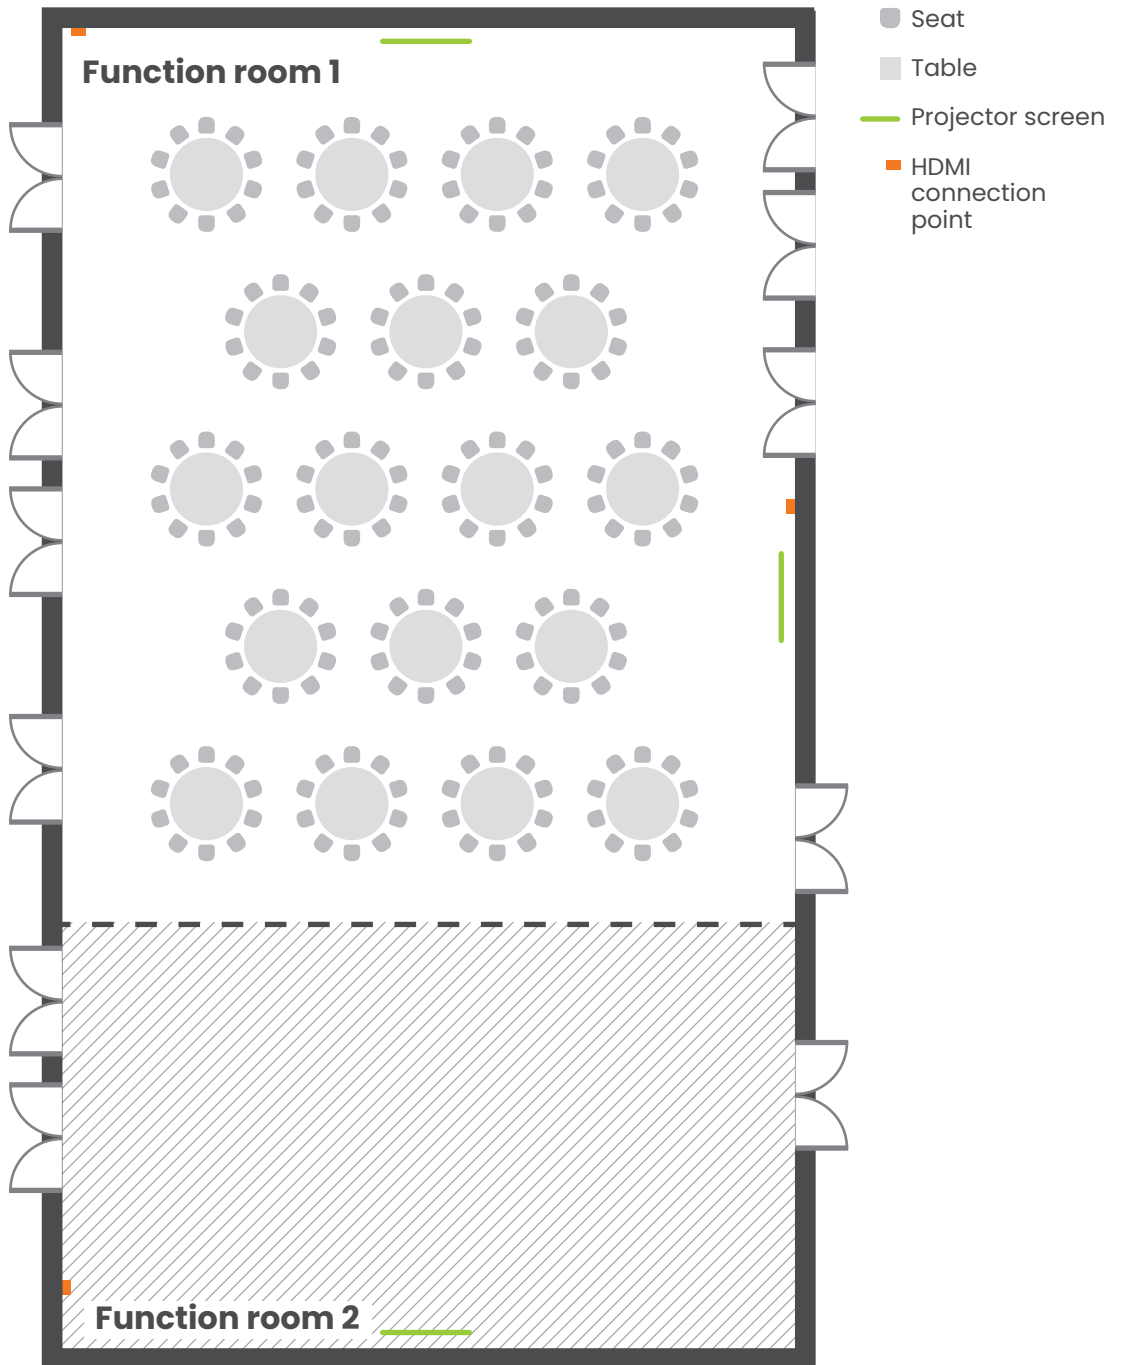

Function room 1

Theatre style - 200 seats

**Diagram not to scale*

Function room 1

Banquet style - 180 seats

**Diagram not to scale*

Function room 1

Cabaret style - 108 seats

**Diagram not to scale*

Function room 1

Classroom style - 72 seats

**Diagram not to scale*

Function room 1

U shape style - 50 seats

**Diagram not to scale*

Function room 2

Theatre style - 80 seats

**Diagram not to scale*

Function room 2

Banquet style - 70 seats

**Diagram not to scale*

Function room 2

Cabaret style - 42 seats

**Diagram not to scale*

**Diagram not to scale*

Function rooms 1 and 2

Theatre style - 280 seats

**Diagram not to scale*

Function rooms 1 and 2

Banquet style - 250 seats

**Diagram not to scale*

Function rooms 1 and 2