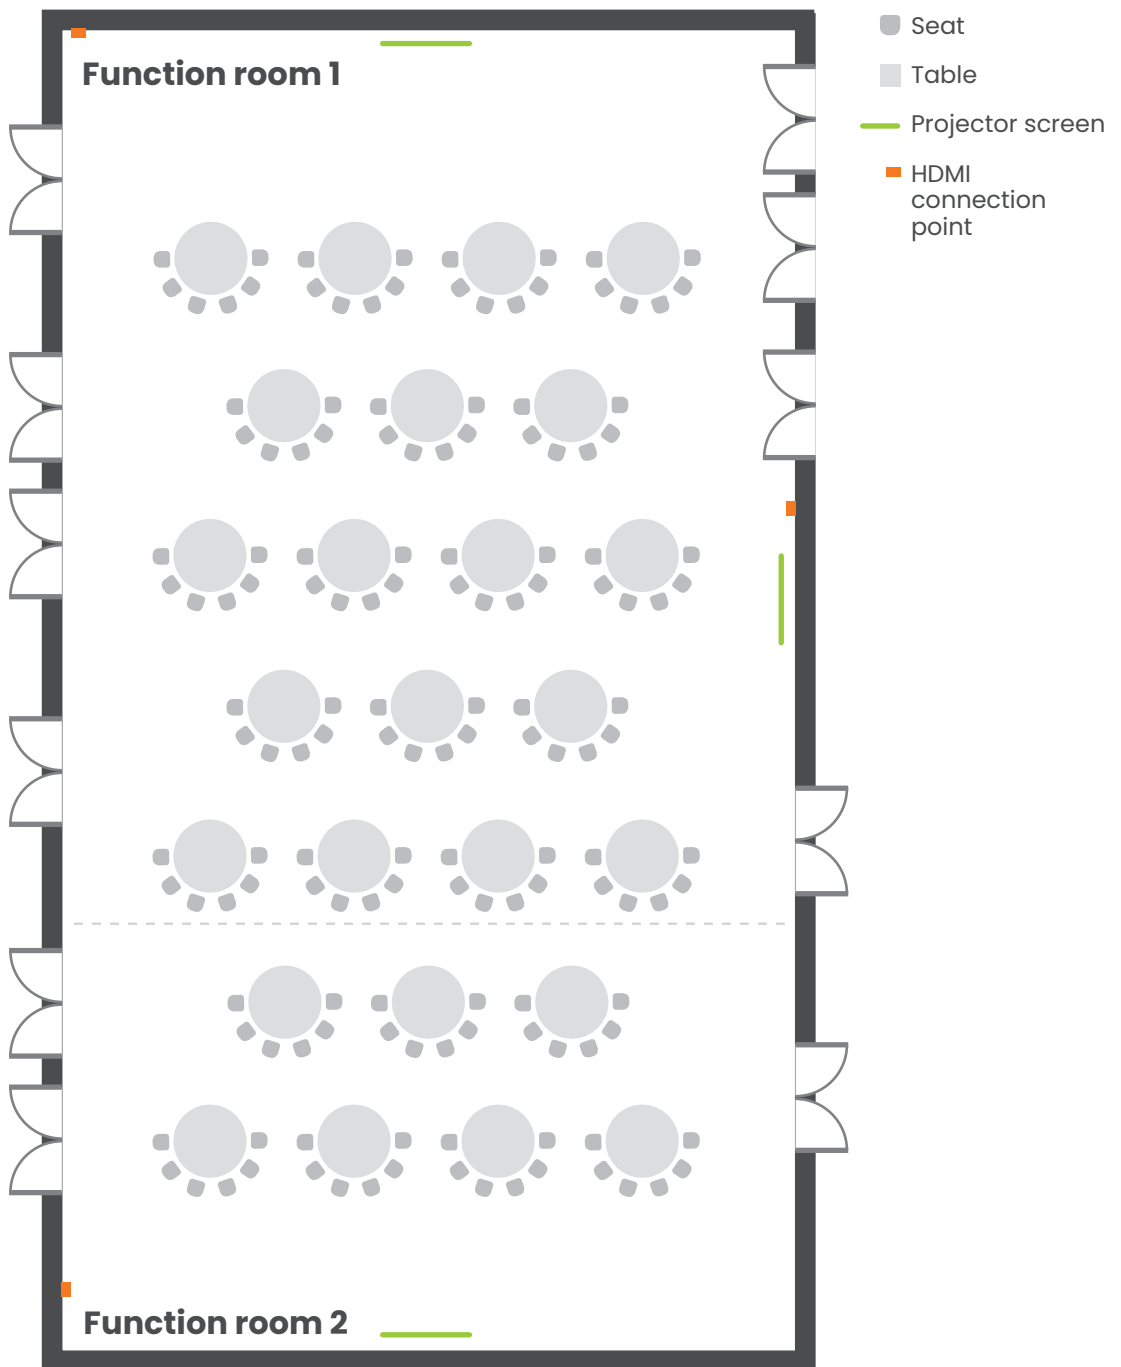

Theatre style - 80 seats

**Diagram not to scale*

Function room 2

Banquet style - 70 seats

**Diagram not to scale*

Function room 2

Cabaret style - 42 seats

**Diagram not to scale*

Function room 2

Boardroom style - 40 seats

**Diagram not to scale*

Function room 2

Classroom style – 36 seats

**Diagram not to scale*

Function room 2

U shape style – 30 seats

**Diagram not to scale*

Function rooms 1 and 2

Theatre style - 280 seats

**Diagram not to scale*

Function rooms 1 and 2

Banquet style - 250 seats

**Diagram not to scale*

Function rooms 1 and 2

Cabaret style - 150 seats

**Diagram not to scale*

Function rooms 1 and 2

Classroom style - 108 seats

**Diagram not to scale*