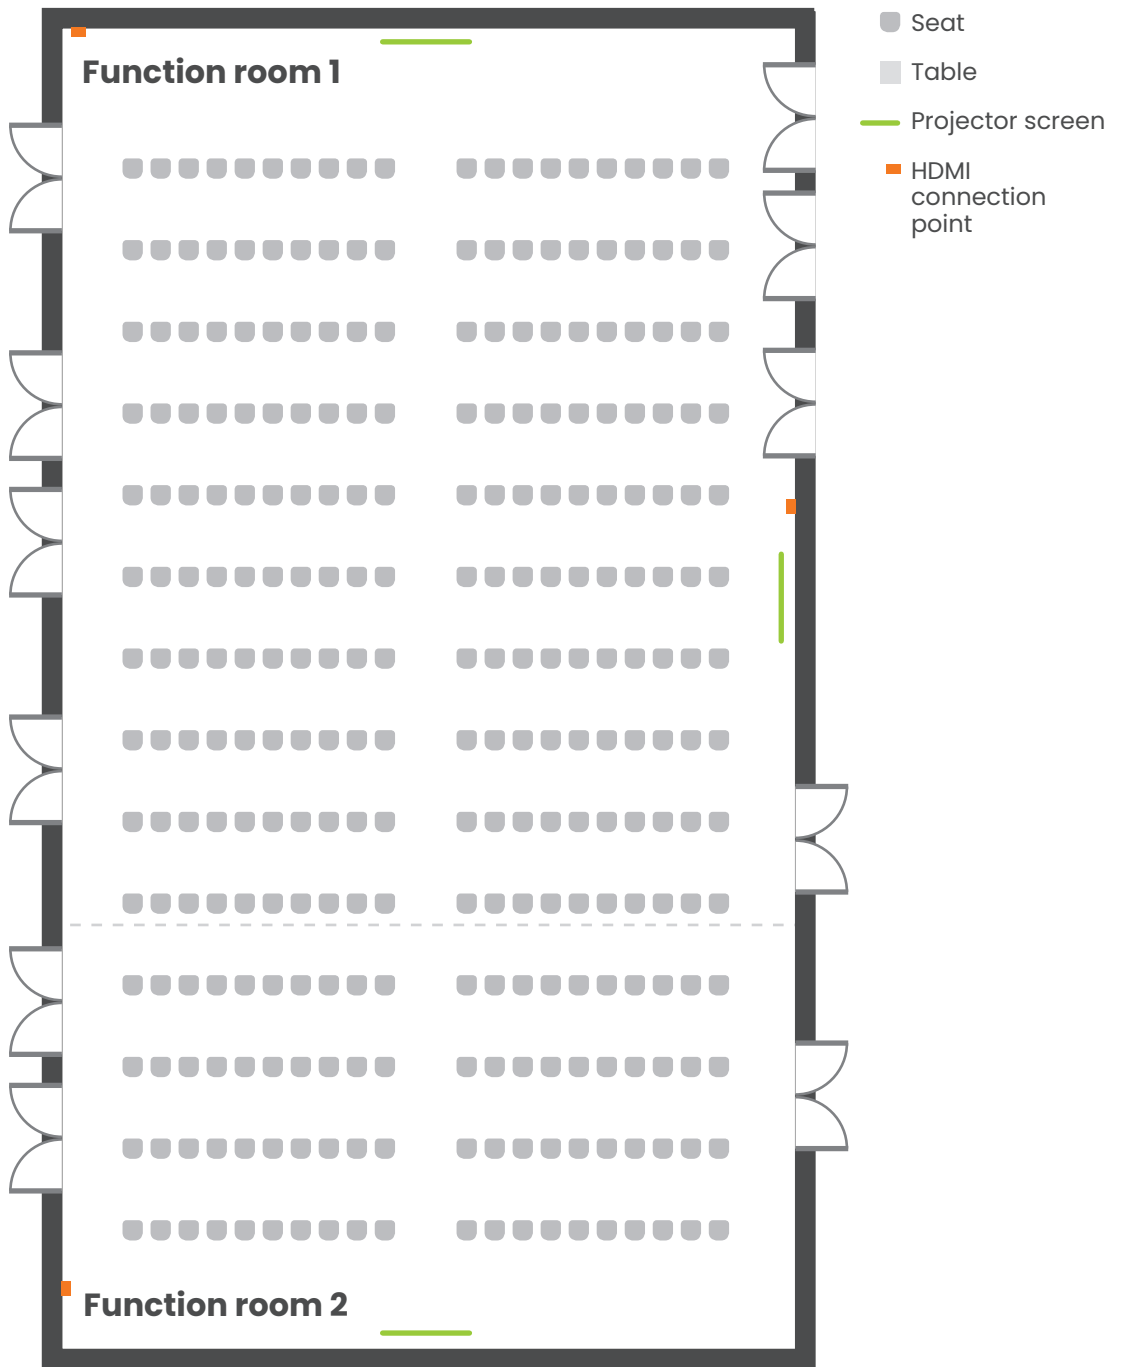

Theatre style - 80 seats

**Diagram not to scale*

Function room 2

Banquet style - 70 seats

**Diagram not to scale*

Function room 2

Cabaret style - 42 seats

**Diagram not to scale*

Function room 2

Boardroom style - 40 seats

**Diagram not to scale*

Function room 2

Classroom style – 36 seats

**Diagram not to scale*

Function room 2

U shape style – 30 seats

**Diagram not to scale*

Function rooms 1 and 2

Theatre style - 280 seats

**Diagram not to scale*

Function rooms 1 and 2

Banquet style - 250 seats

**Diagram not to scale*

Function rooms 1 and 2

Cabaret style - 150 seats

**Diagram not to scale*

Function rooms 1 and 2

Classroom style - 108 seats

**Diagram not to scale*