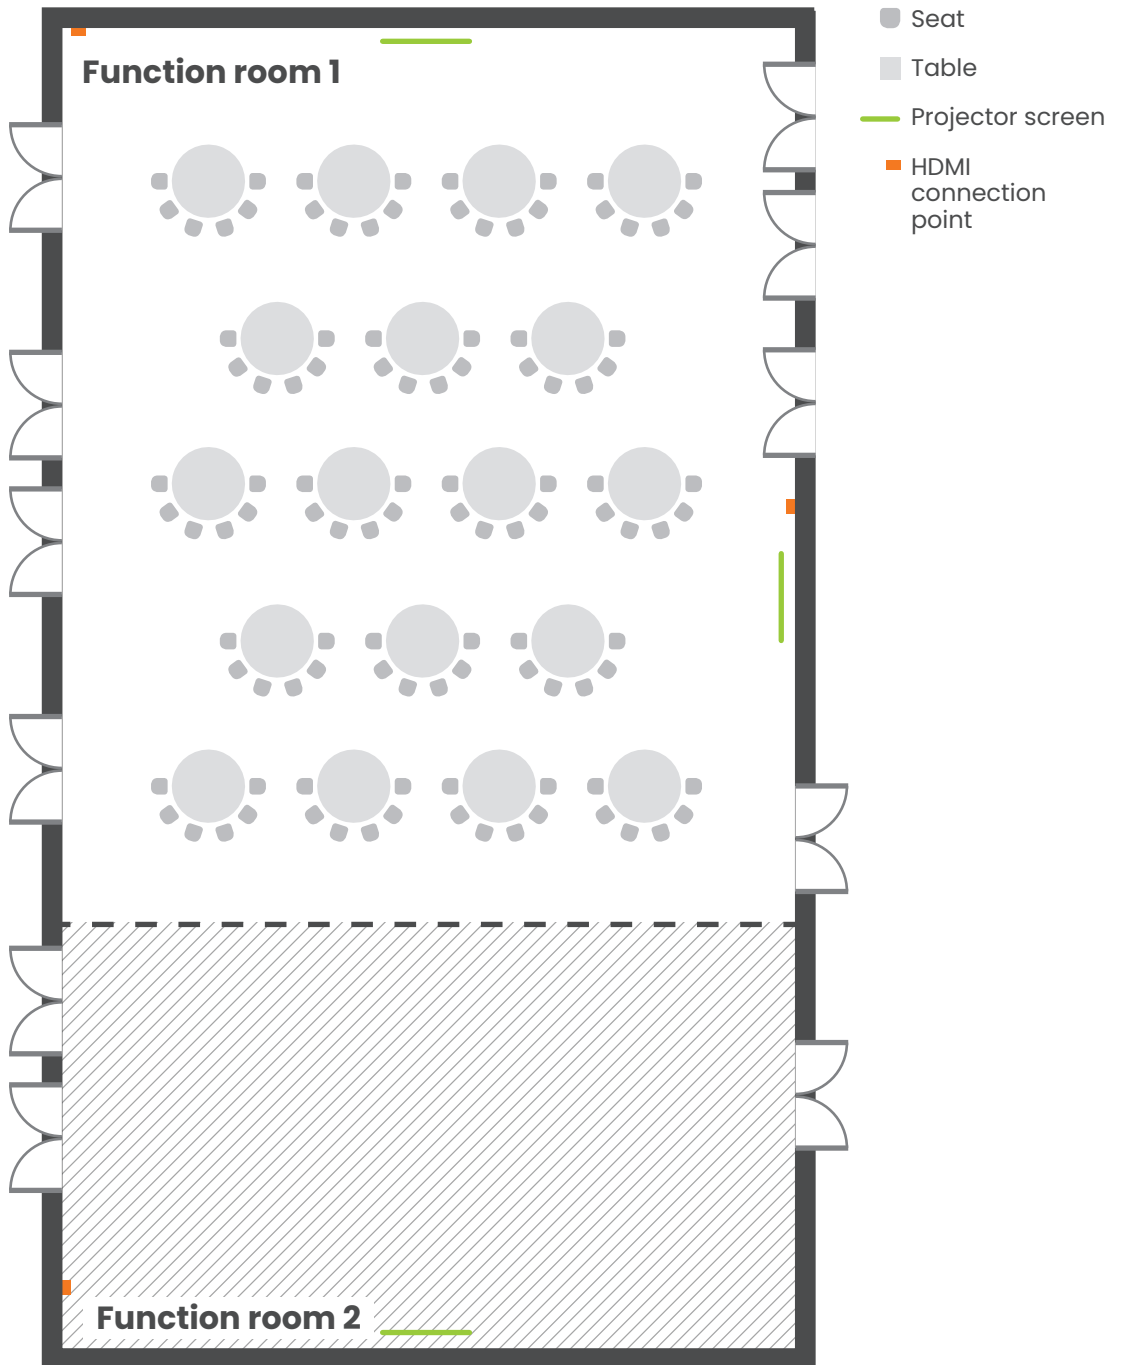

Function room 1

Theatre style - 200 seats

**Diagram not to scale*

Function room 1

Banquet style - 180 seats

**Diagram not to scale*

Function room 1

Cabaret style - 108 seats

**Diagram not to scale*

Function room 1

Classroom style - 72 seats

**Diagram not to scale*

Function room 1

U shape style - 50 seats

**Diagram not to scale*

Function room 2

Theatre style - 80 seats

**Diagram not to scale*

Function room 2

Banquet style - 70 seats

**Diagram not to scale*

Function room 2

Cabaret style - 42 seats

**Diagram not to scale*

Cabaret style - 150 seats

**Diagram not to scale*

Function rooms 1 and 2

Classroom style - 108 seats

**Diagram not to scale*