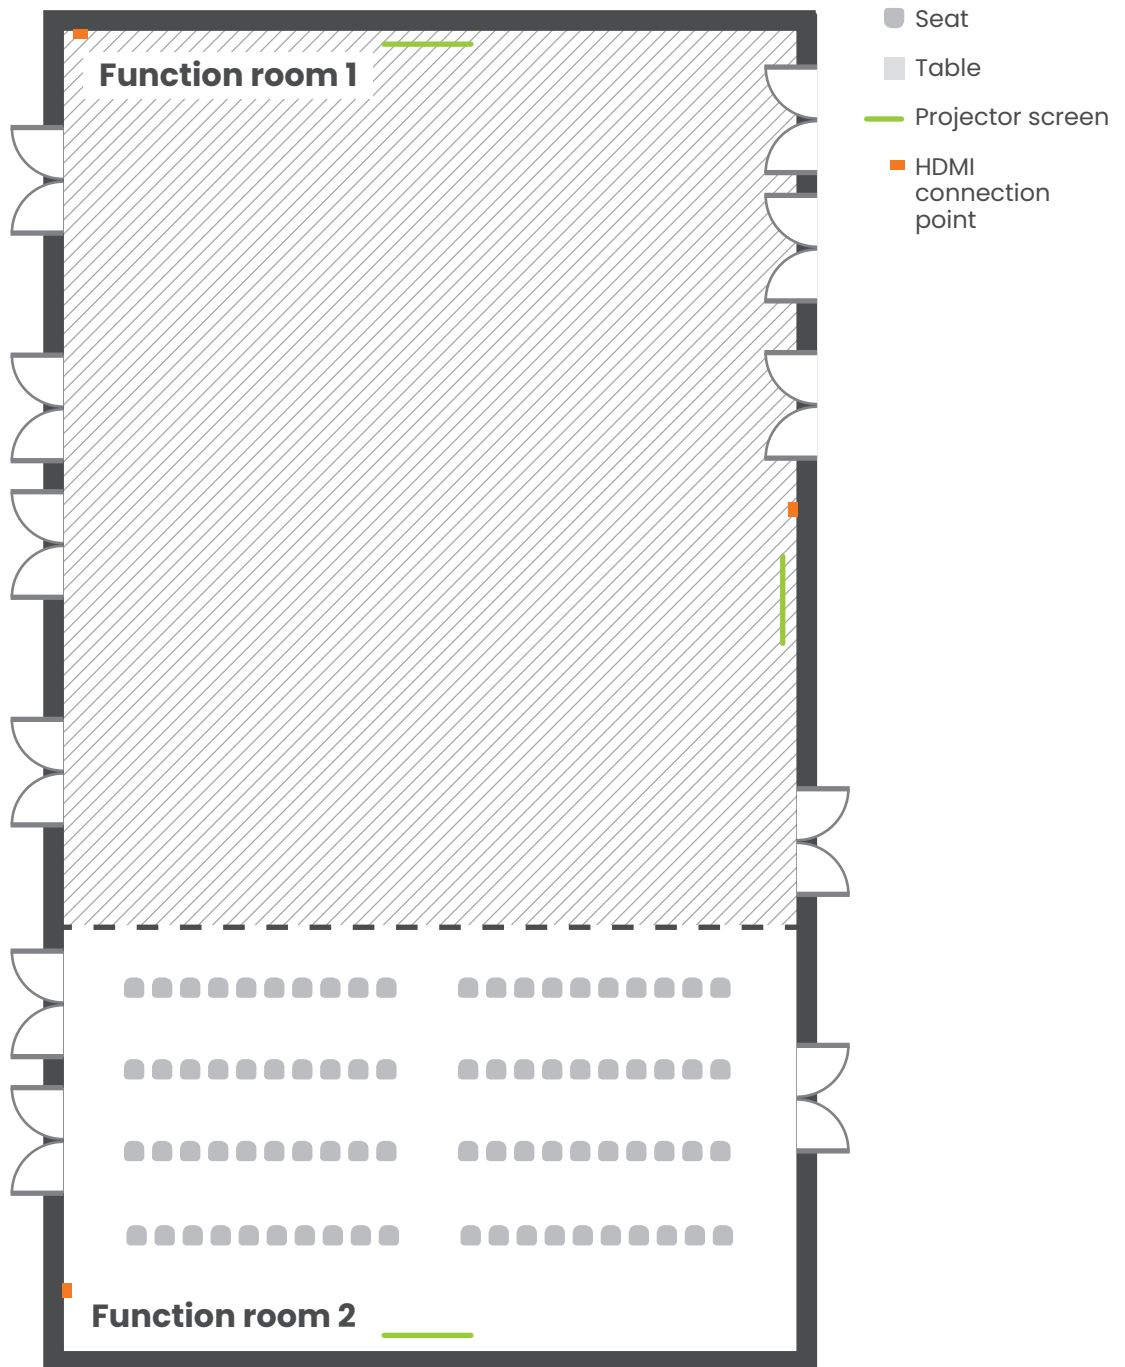

Function room 1

Theatre style - 200 seats

**Diagram not to scale*

Function room 1

Banquet style - 180 seats

**Diagram not to scale*

Function room 1

Cabaret style - 108 seats

**Diagram not to scale*

Function room 1

Classroom style - 72 seats

**Diagram not to scale*

Function room 1

U shape style - 50 seats

**Diagram not to scale*

Function room 2

Theatre style - 80 seats

**Diagram not to scale*

Function room 2

Banquet style - 70 seats

**Diagram not to scale*

Function room 2

Cabaret style - 42 seats

**Diagram not to scale*

**Diagram not to scale*

Function rooms 1 and 2

Theatre style - 280 seats

**Diagram not to scale*

Function rooms 1 and 2

Banquet style - 250 seats

**Diagram not to scale*

Function rooms 1 and 2