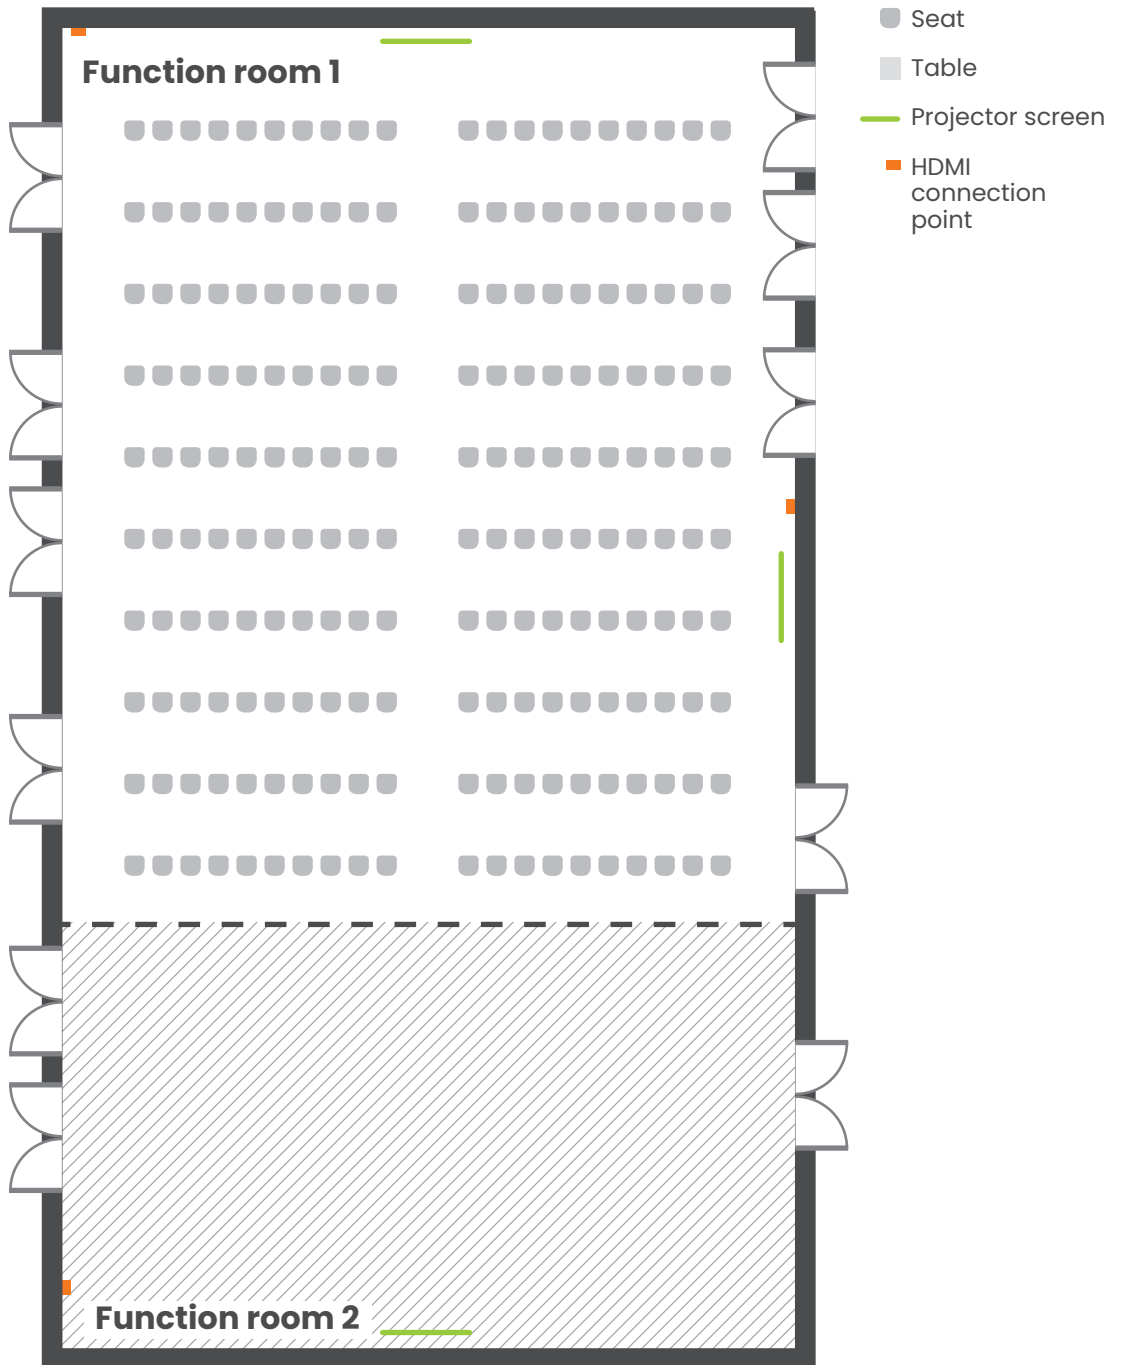

Function room 1

Theatre style - 200 seats

**Diagram not to scale*

Function room 1

Banquet style - 180 seats

**Diagram not to scale*

Function room 1

Cabaret style - 108 seats

**Diagram not to scale*

Function room 1

Classroom style - 72 seats

**Diagram not to scale*

Function room 1

U shape style - 50 seats

**Diagram not to scale*

Function room 2

Theatre style - 80 seats

**Diagram not to scale*

Function room 2

Banquet style - 70 seats

**Diagram not to scale*

Function room 2

Cabaret style - 42 seats

**Diagram not to scale*

**Diagram not to scale*

Function rooms 1 and 2

Theatre style - 280 seats

**Diagram not to scale*

Function rooms 1 and 2

Banquet style - 250 seats

**Diagram not to scale*

Function rooms 1 and 2