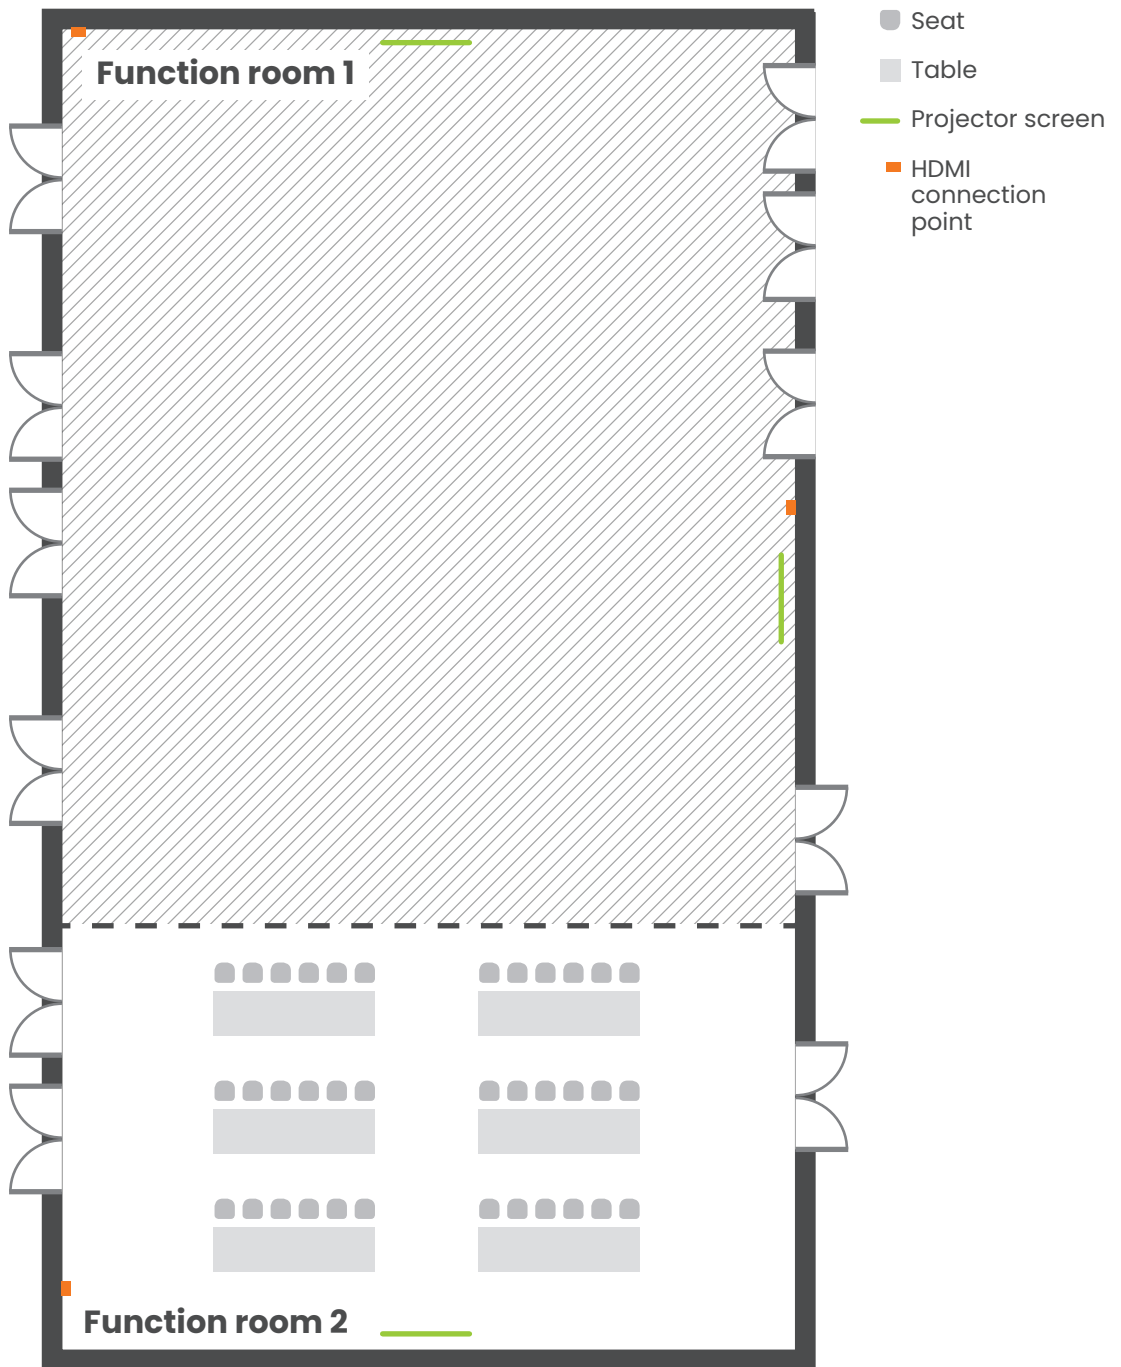

Function room 1

Theatre style - 200 seats

**Diagram not to scale*

Function room 1

Banquet style - 180 seats

**Diagram not to scale*

Function room 1

Cabaret style - 108 seats

Theatre style - 80 seats

**Diagram not to scale*

Function room 2

Banquet style - 70 seats

**Diagram not to scale*

Function room 2

Cabaret style - 42 seats

**Diagram not to scale*

Function room 2

Boardroom style - 40 seats

**Diagram not to scale*

Function room 2

Classroom style – 36 seats

**Diagram not to scale*

Function room 2

U shape style – 30 seats

**Diagram not to scale*

Function rooms 1 and 2

Theatre style - 280 seats

**Diagram not to scale*

Function rooms 1 and 2

Banquet style - 250 seats

**Diagram not to scale*

Function rooms 1 and 2