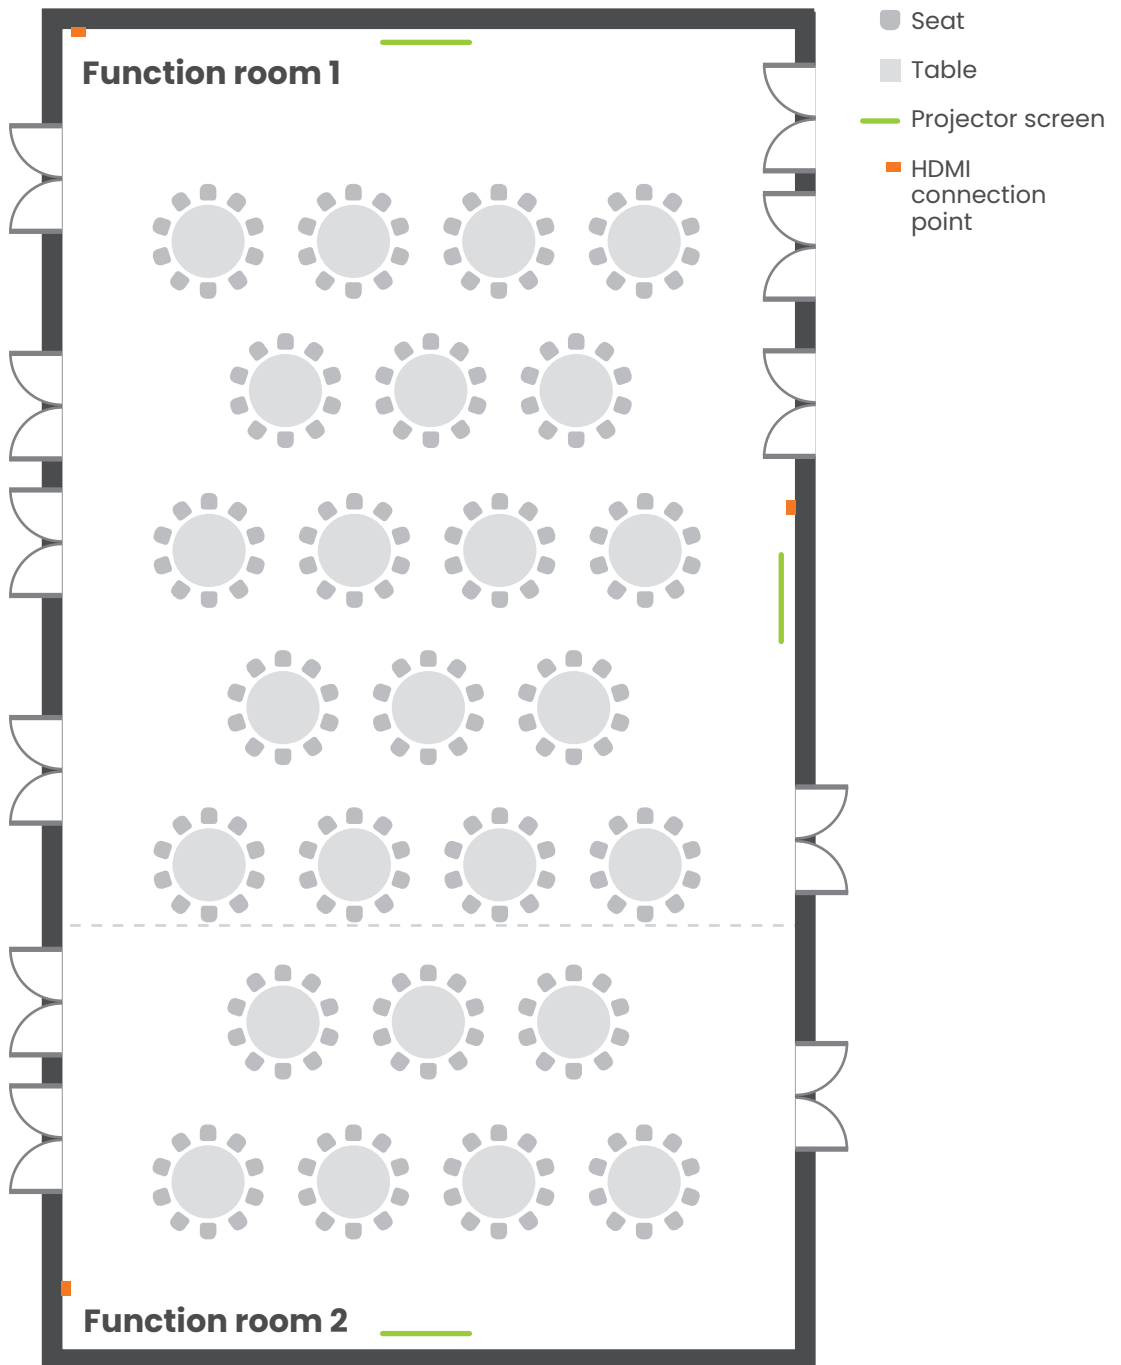

Function room 1

Theatre style - 200 seats

**Diagram not to scale*

Function room 1

Banquet style - 180 seats

**Diagram not to scale*

Function room 1

Cabaret style - 108 seats

Theatre style - 80 seats

**Diagram not to scale*

Function room 2

Banquet style - 70 seats

**Diagram not to scale*

Function room 2

Cabaret style - 42 seats

**Diagram not to scale*

**Diagram not to scale*

Function rooms 1 and 2

Theatre style - 280 seats

**Diagram not to scale*

Function rooms 1 and 2

Banquet style - 250 seats

**Diagram not to scale*

Function rooms 1 and 2

Cabaret style - 150 seats

**Diagram not to scale*

Function rooms 1 and 2

Classroom style - 108 seats

**Diagram not to scale*