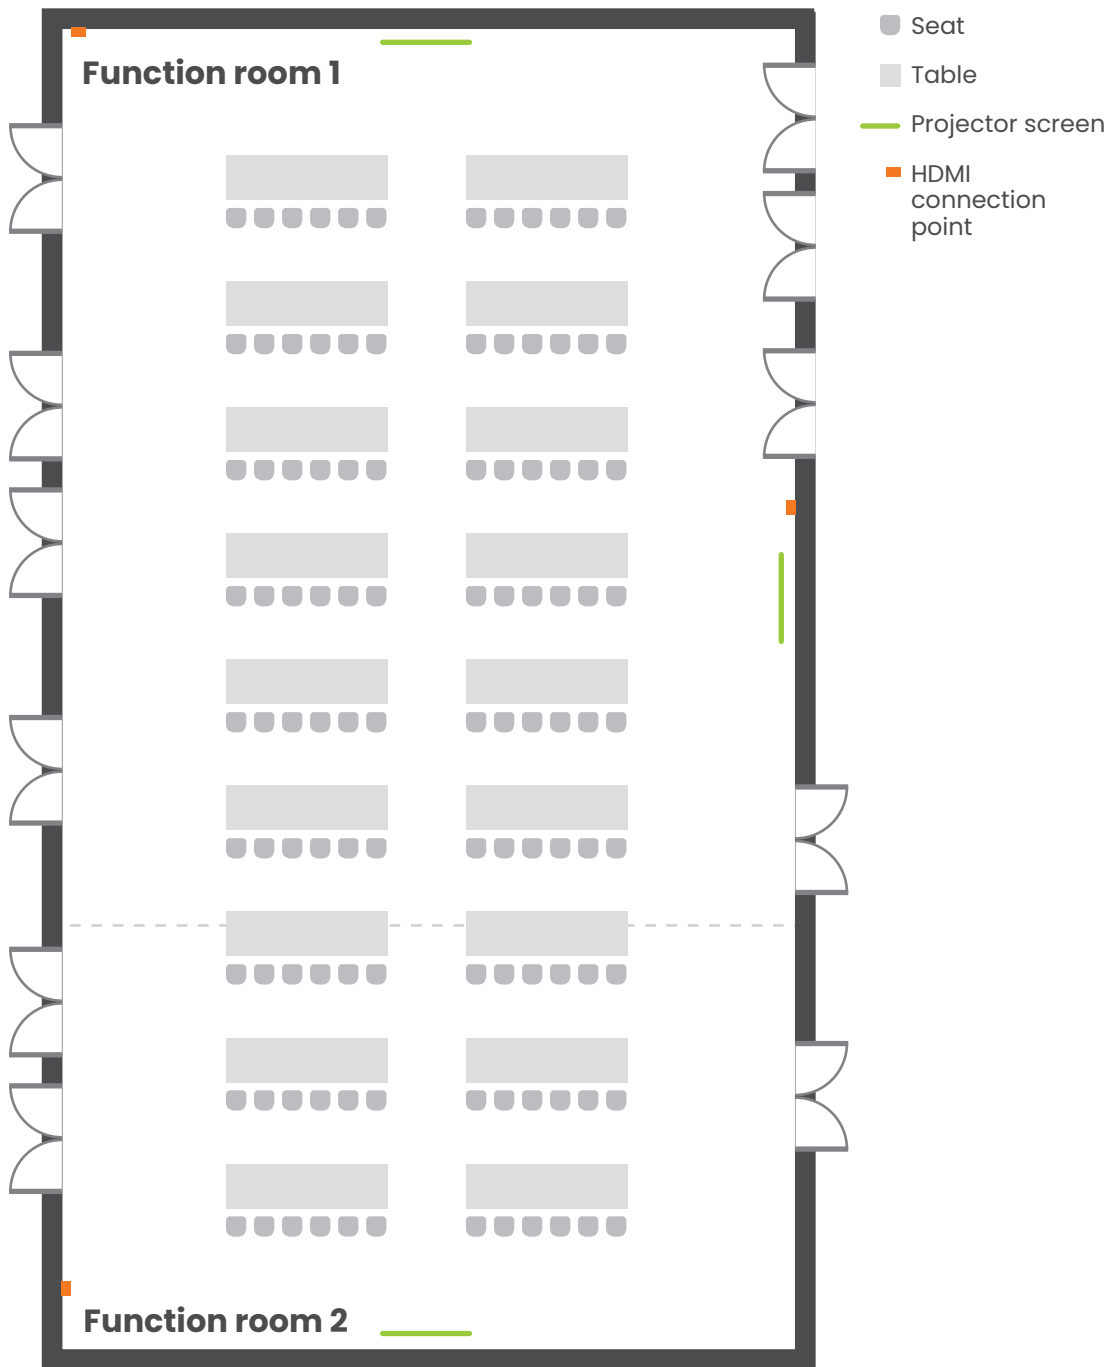

Function room 1

Theatre style - 200 seats

**Diagram not to scale*

Function room 1

Banquet style - 180 seats

**Diagram not to scale*

Function room 1

Cabaret style - 108 seats

Theatre style - 80 seats

**Diagram not to scale*

Function room 2

Banquet style - 70 seats

**Diagram not to scale*

Function room 2

Cabaret style - 42 seats

**Diagram not to scale*

**Diagram not to scale*

Function rooms 1 and 2

Theatre style - 280 seats

**Diagram not to scale*

Function rooms 1 and 2

Banquet style - 250 seats

**Diagram not to scale*

Function rooms 1 and 2

Cabaret style - 150 seats

**Diagram not to scale*

Function rooms 1 and 2

Classroom style - 108 seats

**Diagram not to scale*