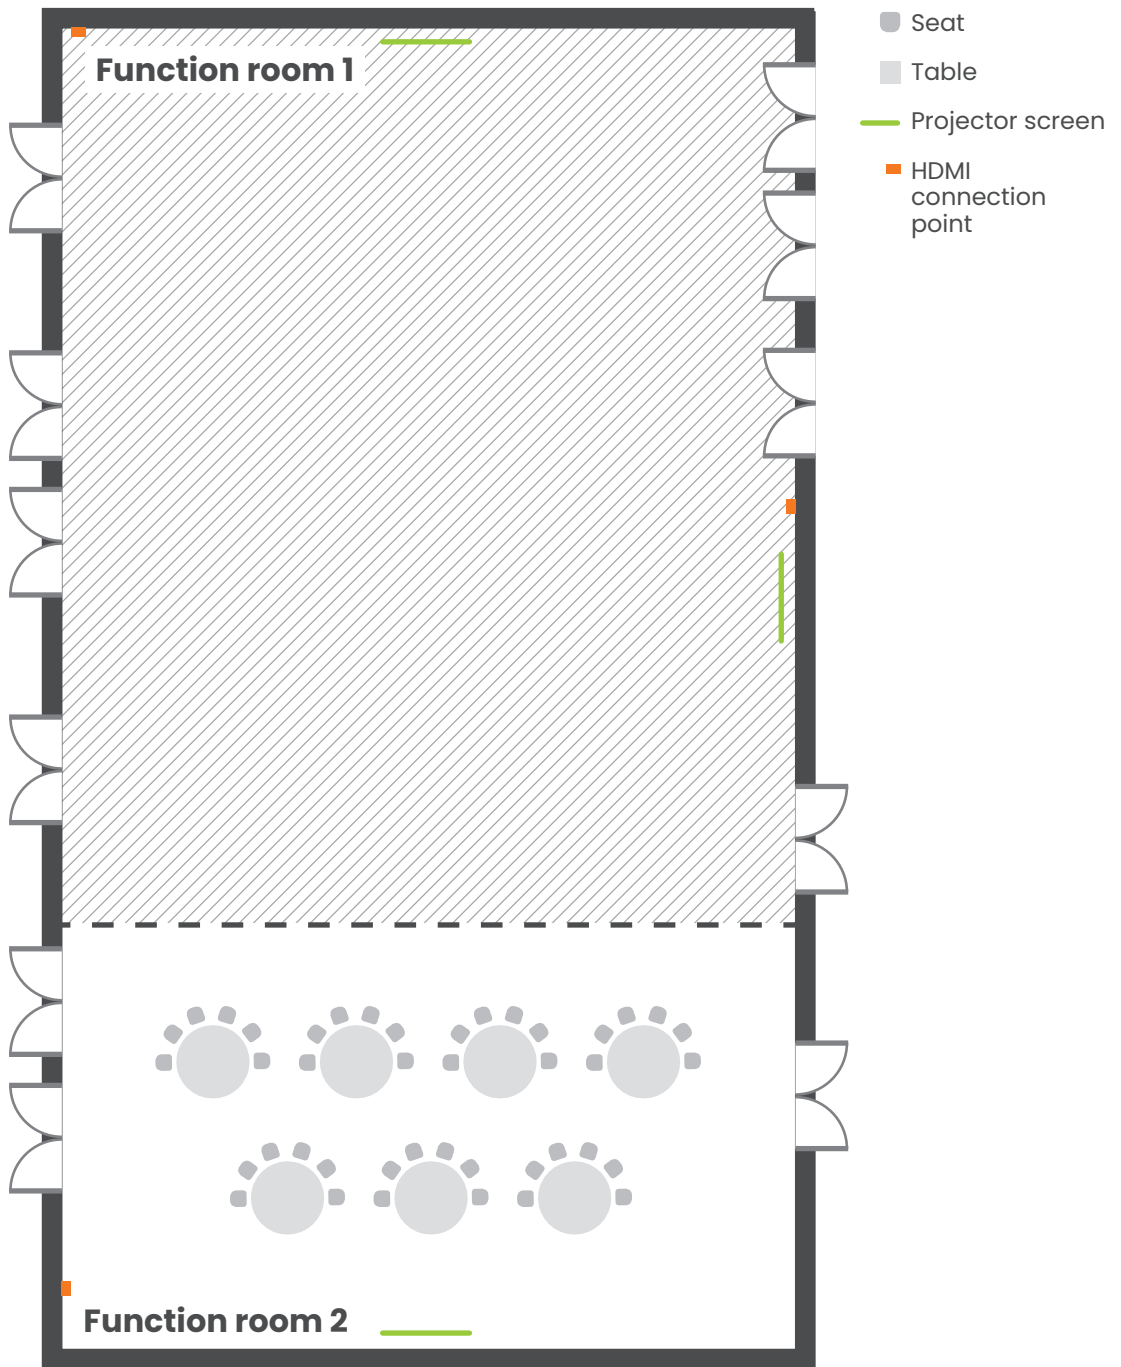

**Diagram not to scale*

Function room 1

Classroom style - 72 seats

**Diagram not to scale*

Function room 1

U shape style - 50 seats

**Diagram not to scale*

Function room 2

Theatre style - 80 seats

**Diagram not to scale*

Function room 2

Banquet style - 70 seats

**Diagram not to scale*

Function room 2

Cabaret style - 42 seats

**Diagram not to scale*

Function room 2

Boardroom style - 40 seats

**Diagram not to scale*

Function room 2

Classroom style – 36 seats

**Diagram not to scale*

Function room 2

U shape style – 30 seats

**Diagram not to scale*

Function rooms 1 and 2

Theatre style - 280 seats

**Diagram not to scale*

Function rooms 1 and 2

Banquet style - 250 seats

**Diagram not to scale*

Function rooms 1 and 2