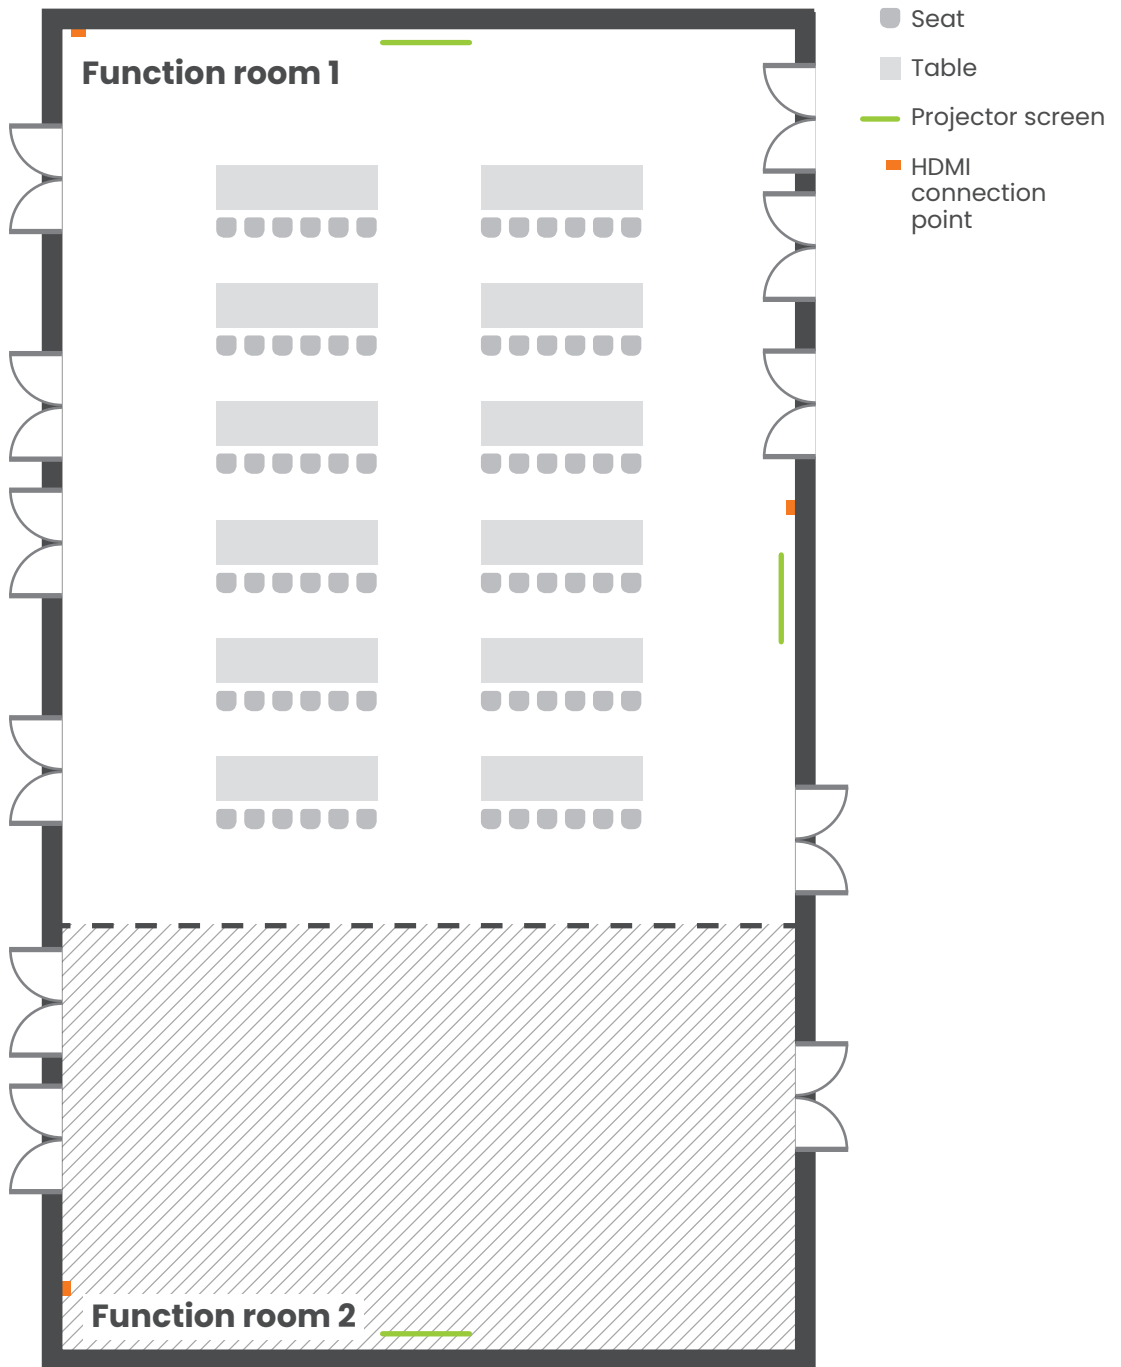

Function room 1

Theatre style - 200 seats

**Diagram not to scale*

Function room 1

Banquet style - 180 seats

**Diagram not to scale*

Function room 1

Cabaret style - 108 seats

**Diagram not to scale*

Function room 1

Classroom style - 72 seats

**Diagram not to scale*

Function room 1

U shape style - 50 seats

**Diagram not to scale*

Function room 2

Theatre style - 80 seats

**Diagram not to scale*

Function room 2

Banquet style - 70 seats

**Diagram not to scale*

Function room 2

Cabaret style - 42 seats

**Diagram not to scale*

**Diagram not to scale*

Function rooms 1 and 2

Theatre style - 280 seats

**Diagram not to scale*

Function rooms 1 and 2

Banquet style - 250 seats

**Diagram not to scale*

Function rooms 1 and 2