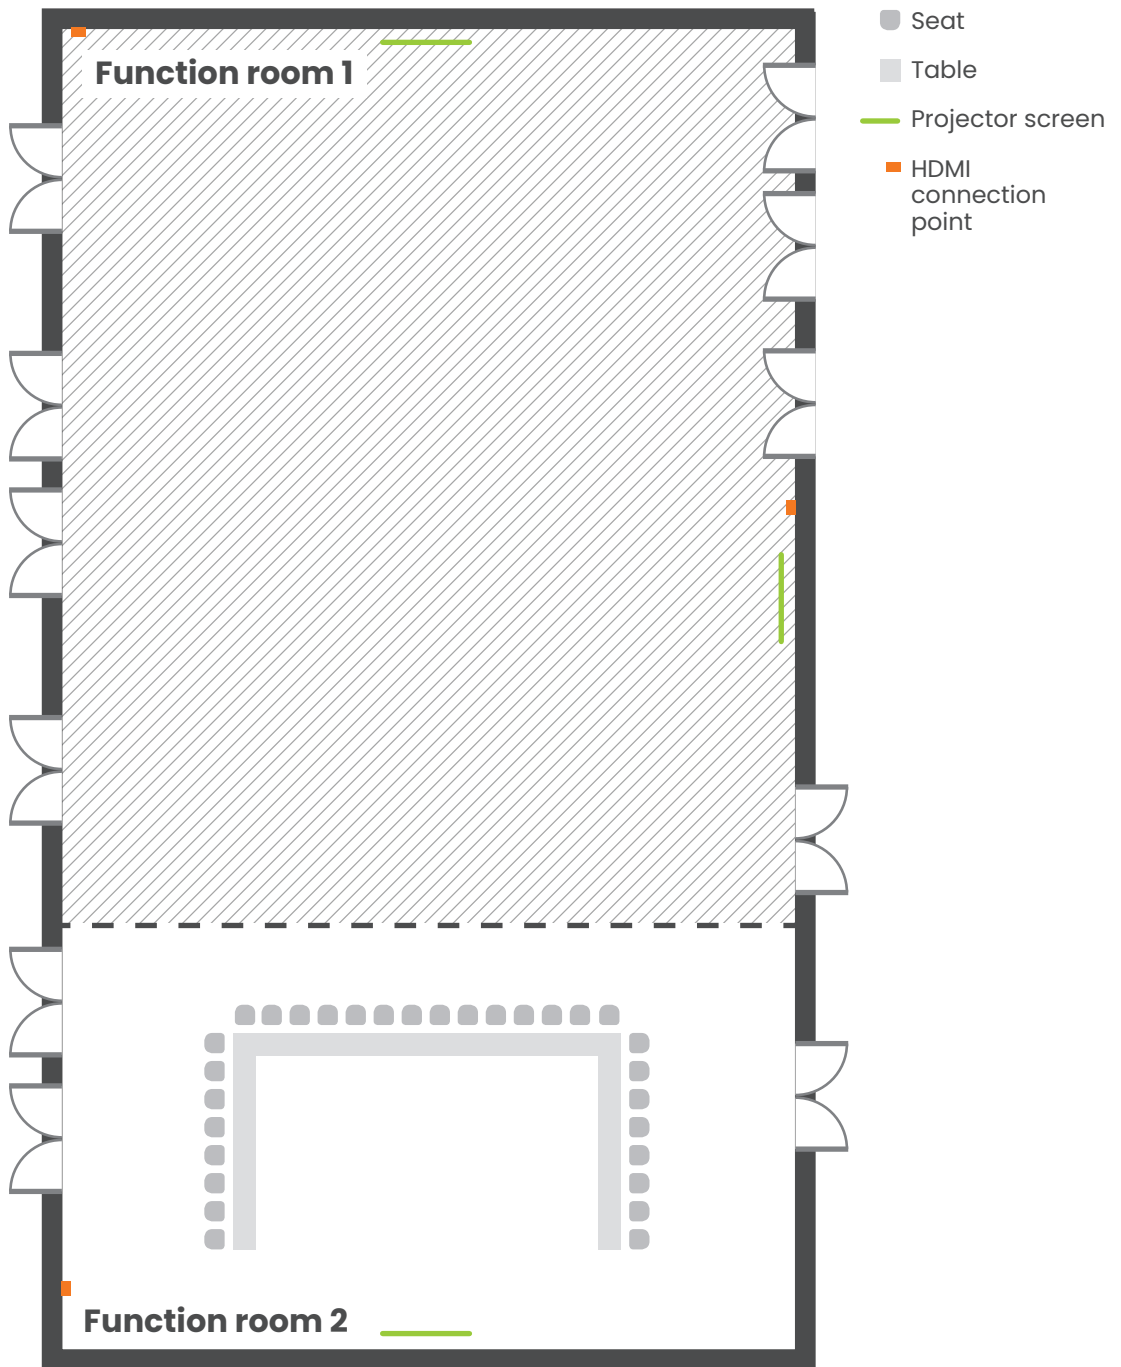

Theatre style - 80 seats

**Diagram not to scale*

Function room 2

Banquet style - 70 seats

**Diagram not to scale*

Function room 2

Cabaret style - 42 seats

**Diagram not to scale*

Function room 2

Boardroom style - 40 seats

**Diagram not to scale*

Function room 2

Classroom style – 36 seats

**Diagram not to scale*

Function room 2

U shape style – 30 seats

**Diagram not to scale*

Function rooms 1 and 2

Theatre style - 280 seats

**Diagram not to scale*

Function rooms 1 and 2

Banquet style - 250 seats

**Diagram not to scale*

Function rooms 1 and 2

Cabaret style - 150 seats

**Diagram not to scale*

Function rooms 1 and 2

Classroom style - 108 seats

**Diagram not to scale*