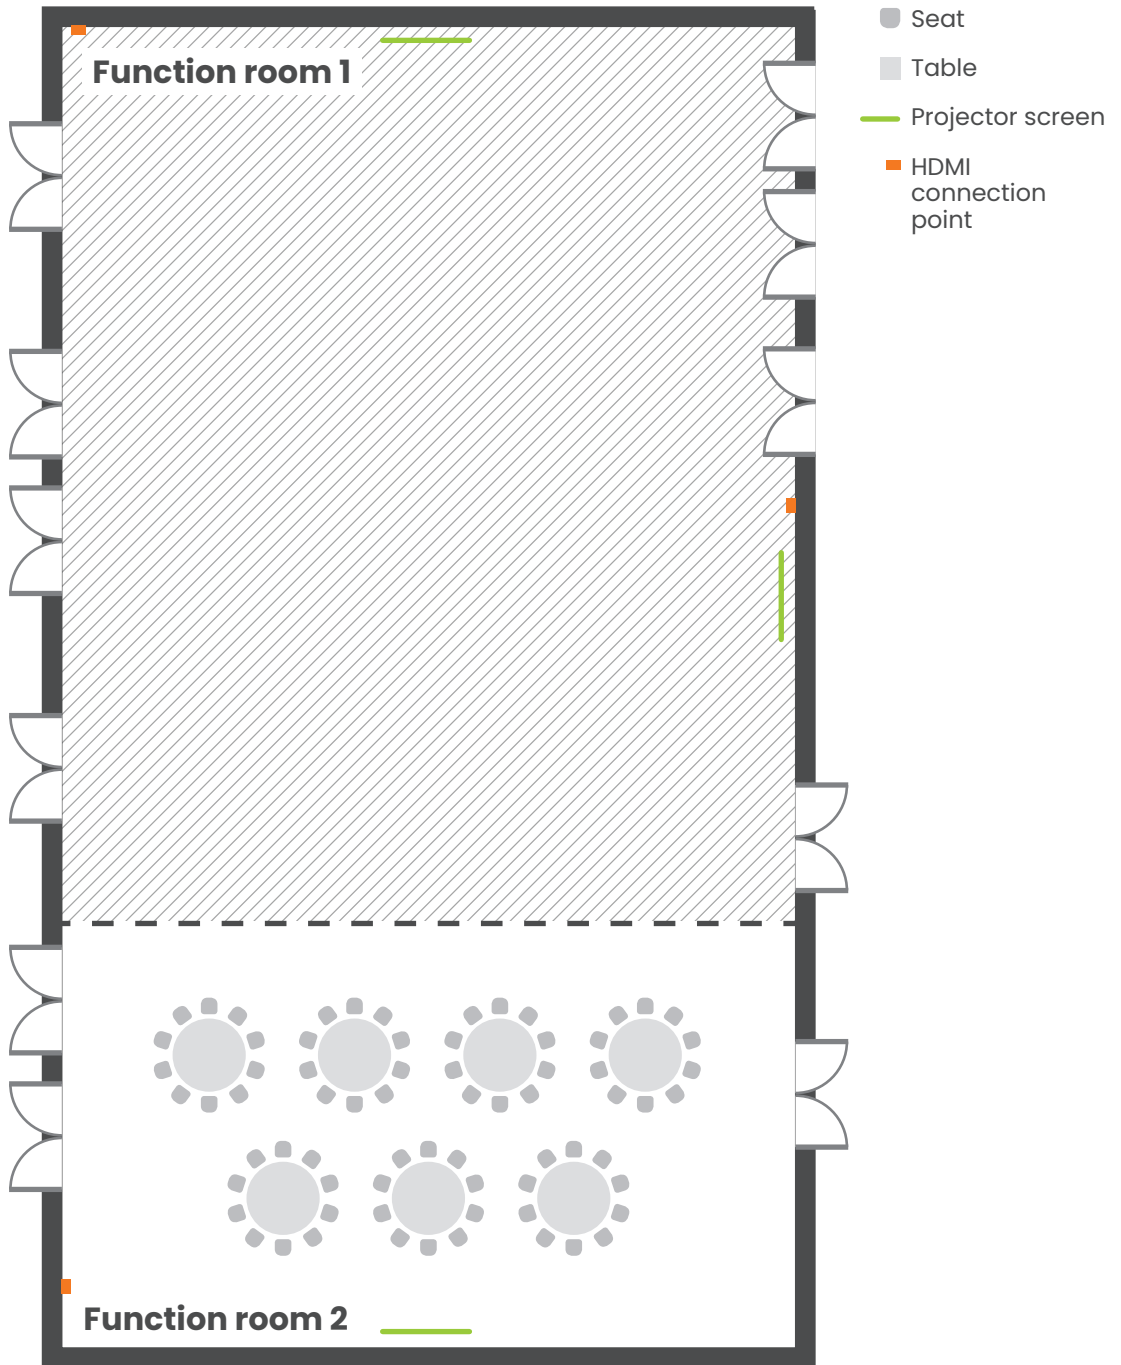

Function room 1

Theatre style - 200 seats

**Diagram not to scale*

Function room 1

Banquet style - 180 seats

**Diagram not to scale*

Function room 1

Cabaret style - 108 seats

**Diagram not to scale*

Function room 1

Classroom style - 72 seats

**Diagram not to scale*

Function room 1

U shape style - 50 seats

**Diagram not to scale*

Function room 2

Theatre style - 80 seats

**Diagram not to scale*

Function room 2

Banquet style - 70 seats

**Diagram not to scale*

Function room 2

Cabaret style - 42 seats

**Diagram not to scale*

**Diagram not to scale*

Function rooms 1 and 2

Theatre style - 280 seats

**Diagram not to scale*

Function rooms 1 and 2

Banquet style - 250 seats

**Diagram not to scale*

Function rooms 1 and 2