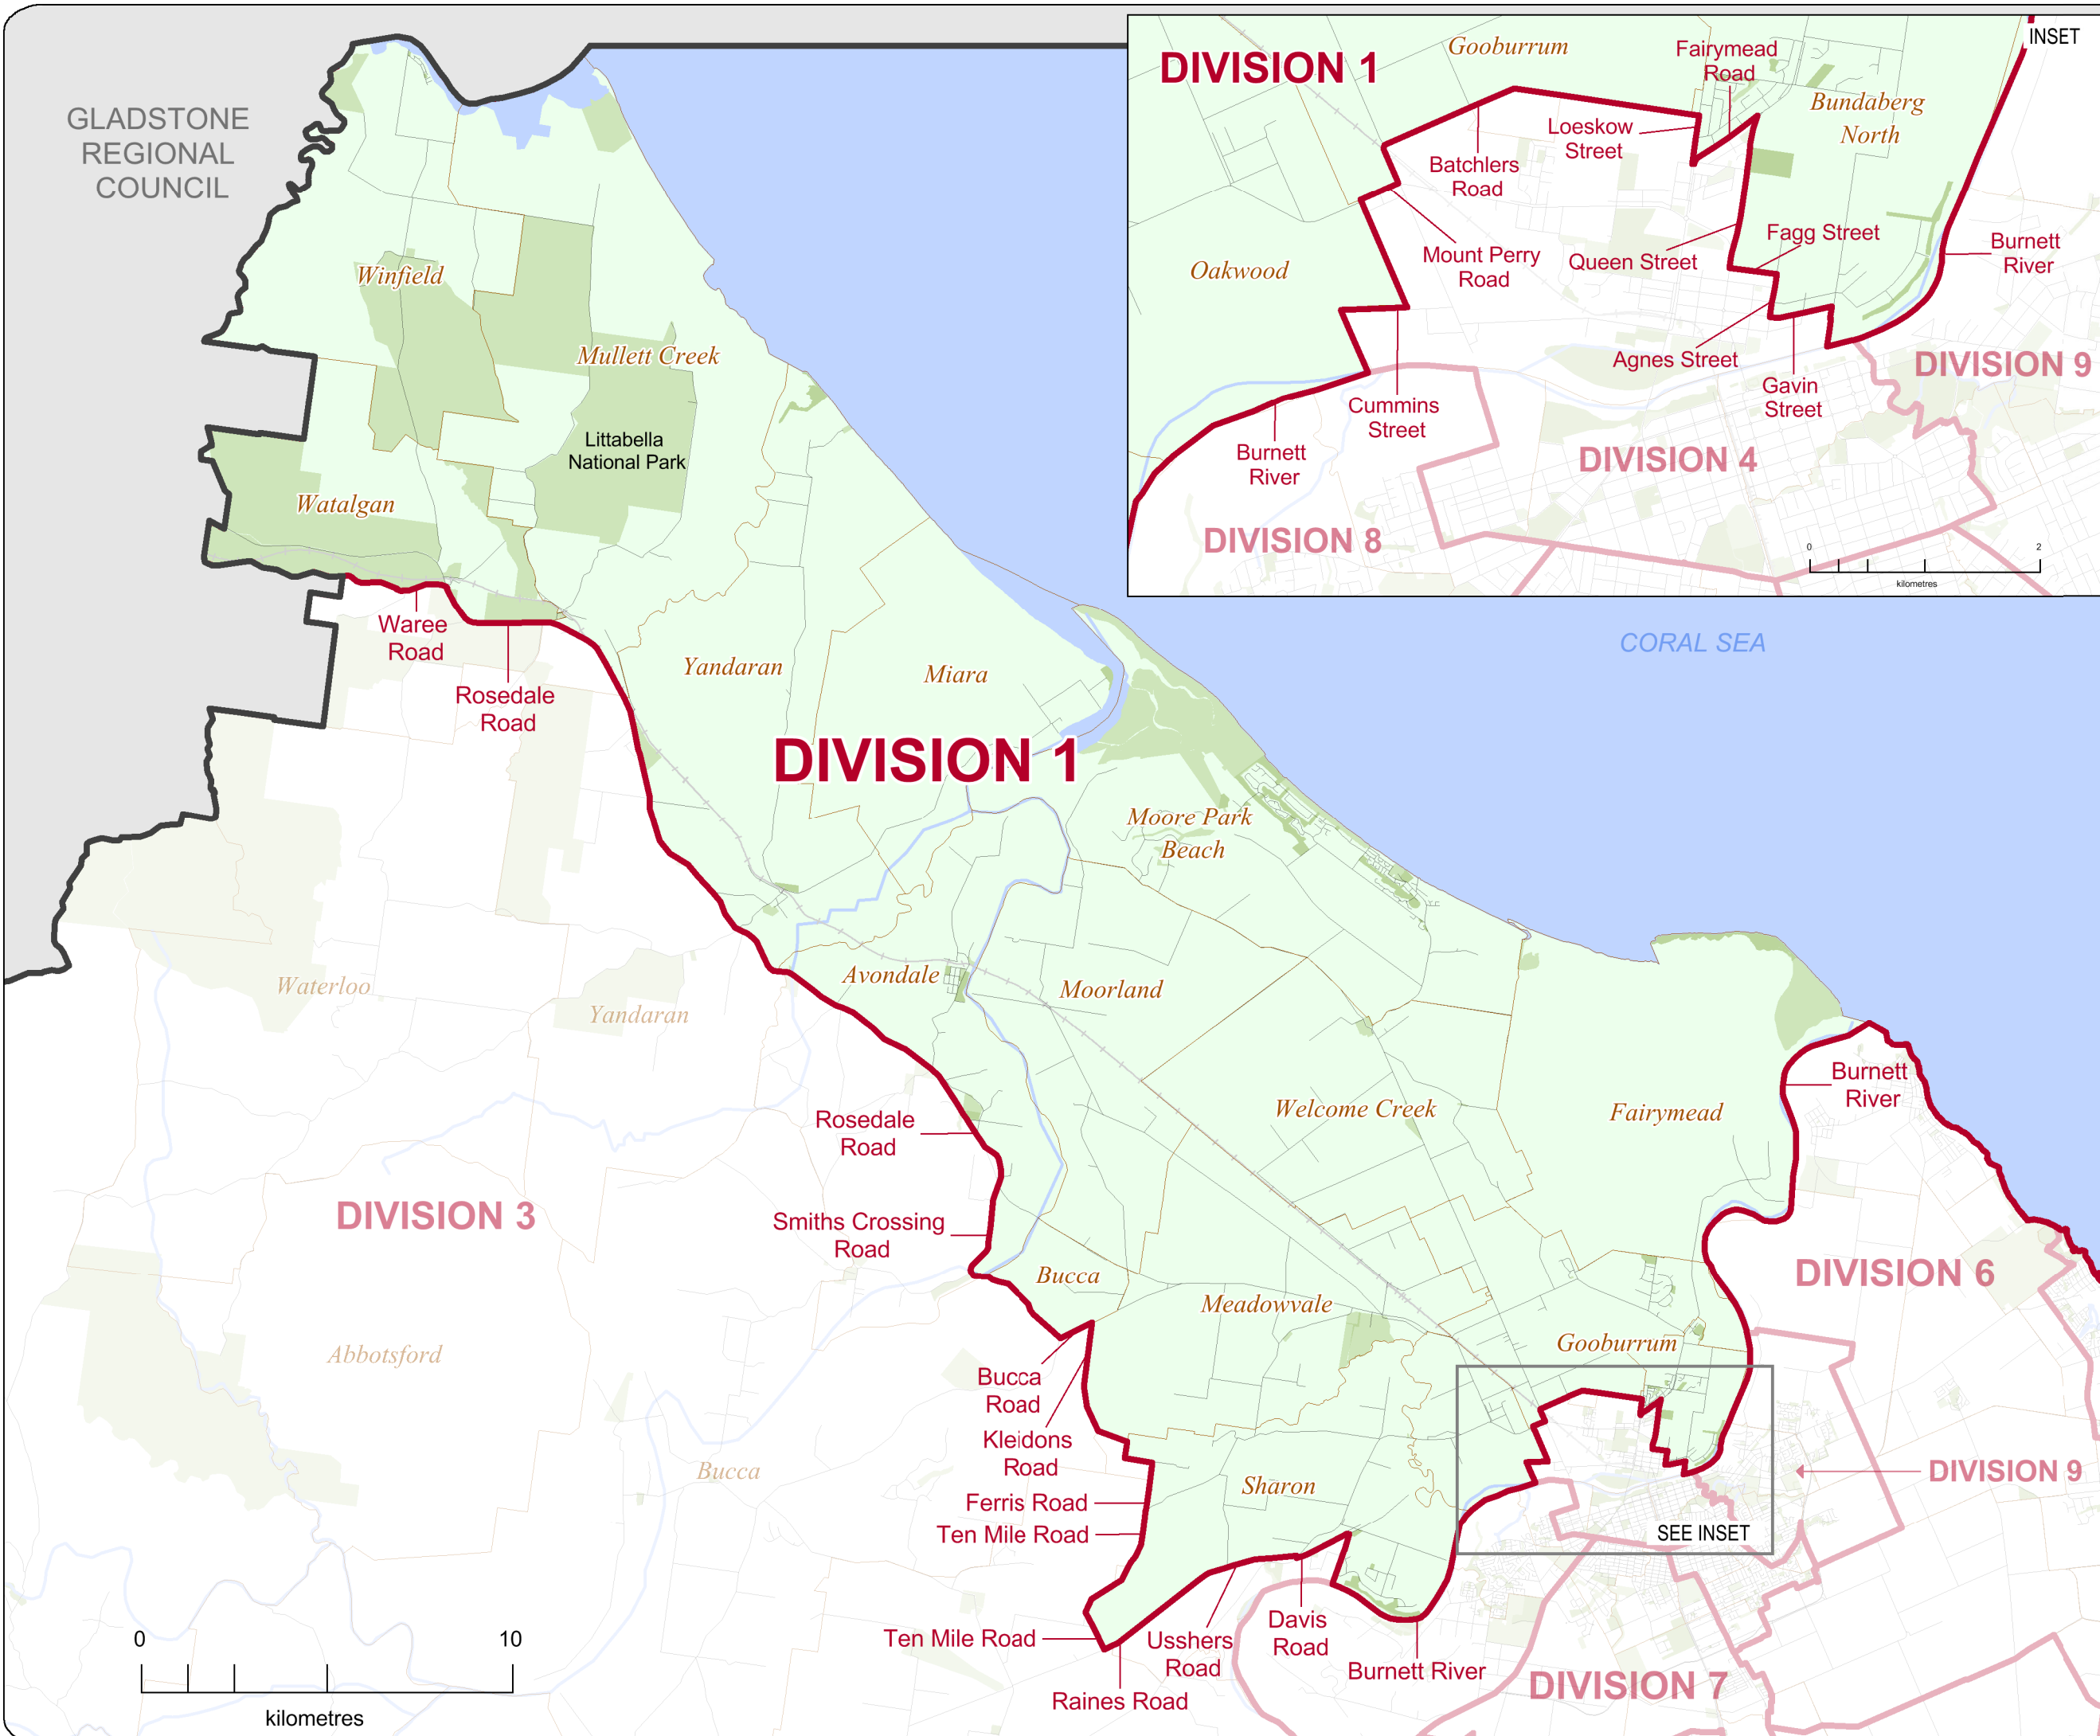

**2015 DIVISIONAL BOUNDARIES  
BUNDABERG REGIONAL COUNCIL  
DIVISION 1**

- Local Government Area Boundary
- Division Boundary
- Locality Boundary
- Road
- Railway
- Watercourse / Waterbody
- Reserve / Park

DIVISION 1 Location Map

**DISCLAIMER**  
While every care has been taken to ensure the accuracy of this product, the Electoral Commission Queensland (ECQ) makes no representations or warranties about its accuracy, reliability, completeness or suitability for any particular purpose and disclaims all responsibility and all liability (including, without limitation, liability in negligence) for all expenses, losses, damages (including indirect and consequential damage) and cost which might be incurred as a result of the data being inaccurate or incomplete in any way and for any reason.

This map has been produced by the ECQ as a guide only, to show electoral boundaries and polling booths. It is not an official electoral boundary map.