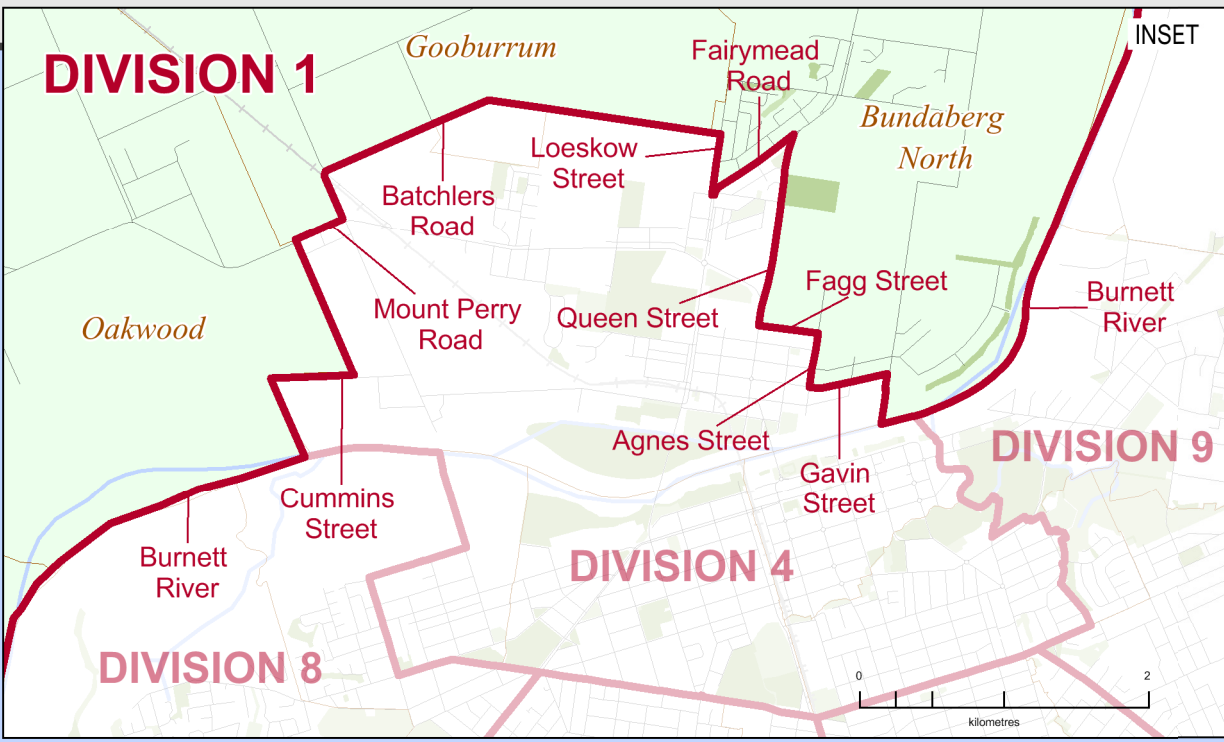

**2015 DIVISIONAL BOUNDARIES  
BUNDABERG REGIONAL COUNCIL  
DIVISION 1**

- Local Government Area Boundary
- Division Boundary
- Locality Boundary
- Road
- Railway
- Watercourse / Waterbody
- Reserve / Park

DIVISION 1 Location Map

**DISCLAIMER**  
While every care has been taken to ensure the accuracy of this product, the Electoral Commission Queensland (ECQ) makes no representations or warranties about its accuracy, reliability, completeness or suitability for any particular purpose and disclaims all responsibility and all liability (including, without limitation, liability in negligence) for all expenses, losses, damages (including indirect and consequential damage) and cost which might be incurred as a result of the data being inaccurate or incomplete in any way and for any reason.

This map has been produced by the ECQ as a guide only, to show electoral boundaries and polling booths. It is not an official electoral boundary map.